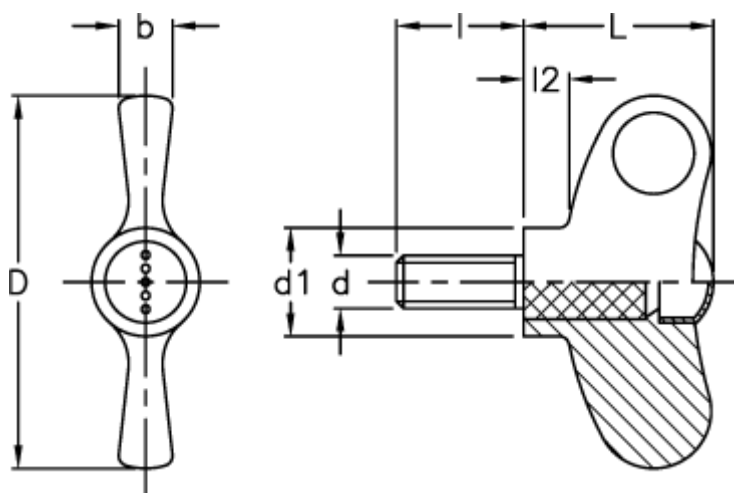

Article number: 23052236660

Description: E+G Wing screw  
EWN.55 p-M10x20-C0, no cap

## Measures

b	= 8
D	= 55
d1	= 16.0
d 6g	= M10
l	= 20
L	= 28
l2	= 6.5